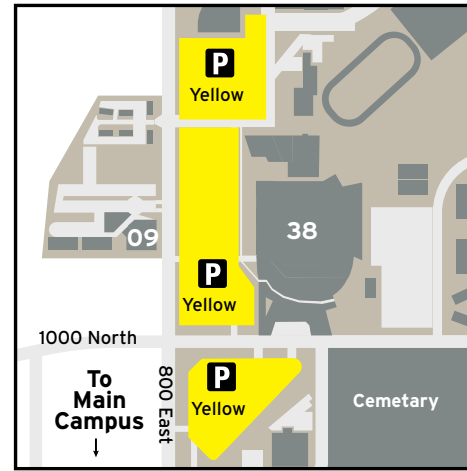

Blue Square Housing and Parking around Maverik Stadium

↑ To Blue Square

↑ To Snow Hall

#	CODE	BUILDING NAME
01	AGPT	Aggie Blue Bike & Bike Rental
02		Aggie Parking Terrace (Fees Apply)
03	ARC	Aggie Recreation Center
04	AGRS	Agricultural Science with Luke's Café on the Quad (Featuring Bloom)
05	AMP	Amphitheater
06	ANSC	Animal Science
07	BBPT	Big Blue Parking Terrace
08	BNR	Biology and Natural Resources
09	BSH	Blue Square Housing
10	DBHC	David B. Haight Center
11	DE	Distance Education
12	ECC	Eccles Conference Center with Summer Citizens Office (basement)
13	EBB	Eccles Business Business
14	ESLC	Eccles Science Learning Center
15	EBLS	Edith Bowen Lab School
16	EDUC	Emma Eccles Jones Education with YETC Lab
17	ENGR	Engineering
18	ENINV	Engineering Innovation
19	ENLAB	Engineering Laboratory
20	ECERC	Early Childhood Education
21	FL	Family Life Building
22	FH	Nelson Field House
23	FAC	Fine Arts Center with Black Box Theatre, Morgan Theatre, and Newel and Jean Daines Concert Hall
24	FCLT	Facilities
25	FAV	Fine Arts Visual
26	GPT	Gateway Parking Terrace (Fees Apply)
27	GEO	Geology Building
28	HPER	Health, Physical Education and Recreation with Pool
29	HH	Huntsman Hall with Shaw's 88
30	ITS	Information Technology Services with IT Help Desk
31	IS	Industrial Science
32	IDRPP	Institute for Disability Research, Policy & Practice
33	JQL	Janet Quinney Lawson
34	JCTN	Junction
35	AGLF	Legacy Field
36	LDS	LDS Institute
37	LSB	Life Sciences Building with STEEPED
38	MAVST	Maverik Stadium
39	LIB	Merrill-Cazier Library with The Forum Café
40	MS	Military Science Building
41	NR	Natural Resources
42	NEHMA	Nora Eccles Harrison Museum of Art
43	NFS	Nutrition & Food Sciences with Aggie Ice Cream
44	MAIN	Old Main
45	PERF	Russell/Wanlass Performance Hall
46	RWST	Ray B. West
47	SER	Science Engineering Research
48	SPEC	Spectrum (Dee Glen Smith Spectrum)
49	SCCE	Sorenson Center for Clinical Excellence with Beth's Bistro
50		Sunday Under the Trees
51	TSC	Taggart Student Center with The Quickstop & The Hub
52	TECH	Technology Building
53	TENNC	Tennis Courts
54	UI	University Inn
55	UAC	USU Credit Union and Alumni Center
56	QUAD	USU Quad
57	VSB	Veterinary Science
58	VIC	Visitor Information Center
59	WEC	Wayne Estes Center
60	WIDT	Widtsoe Hall