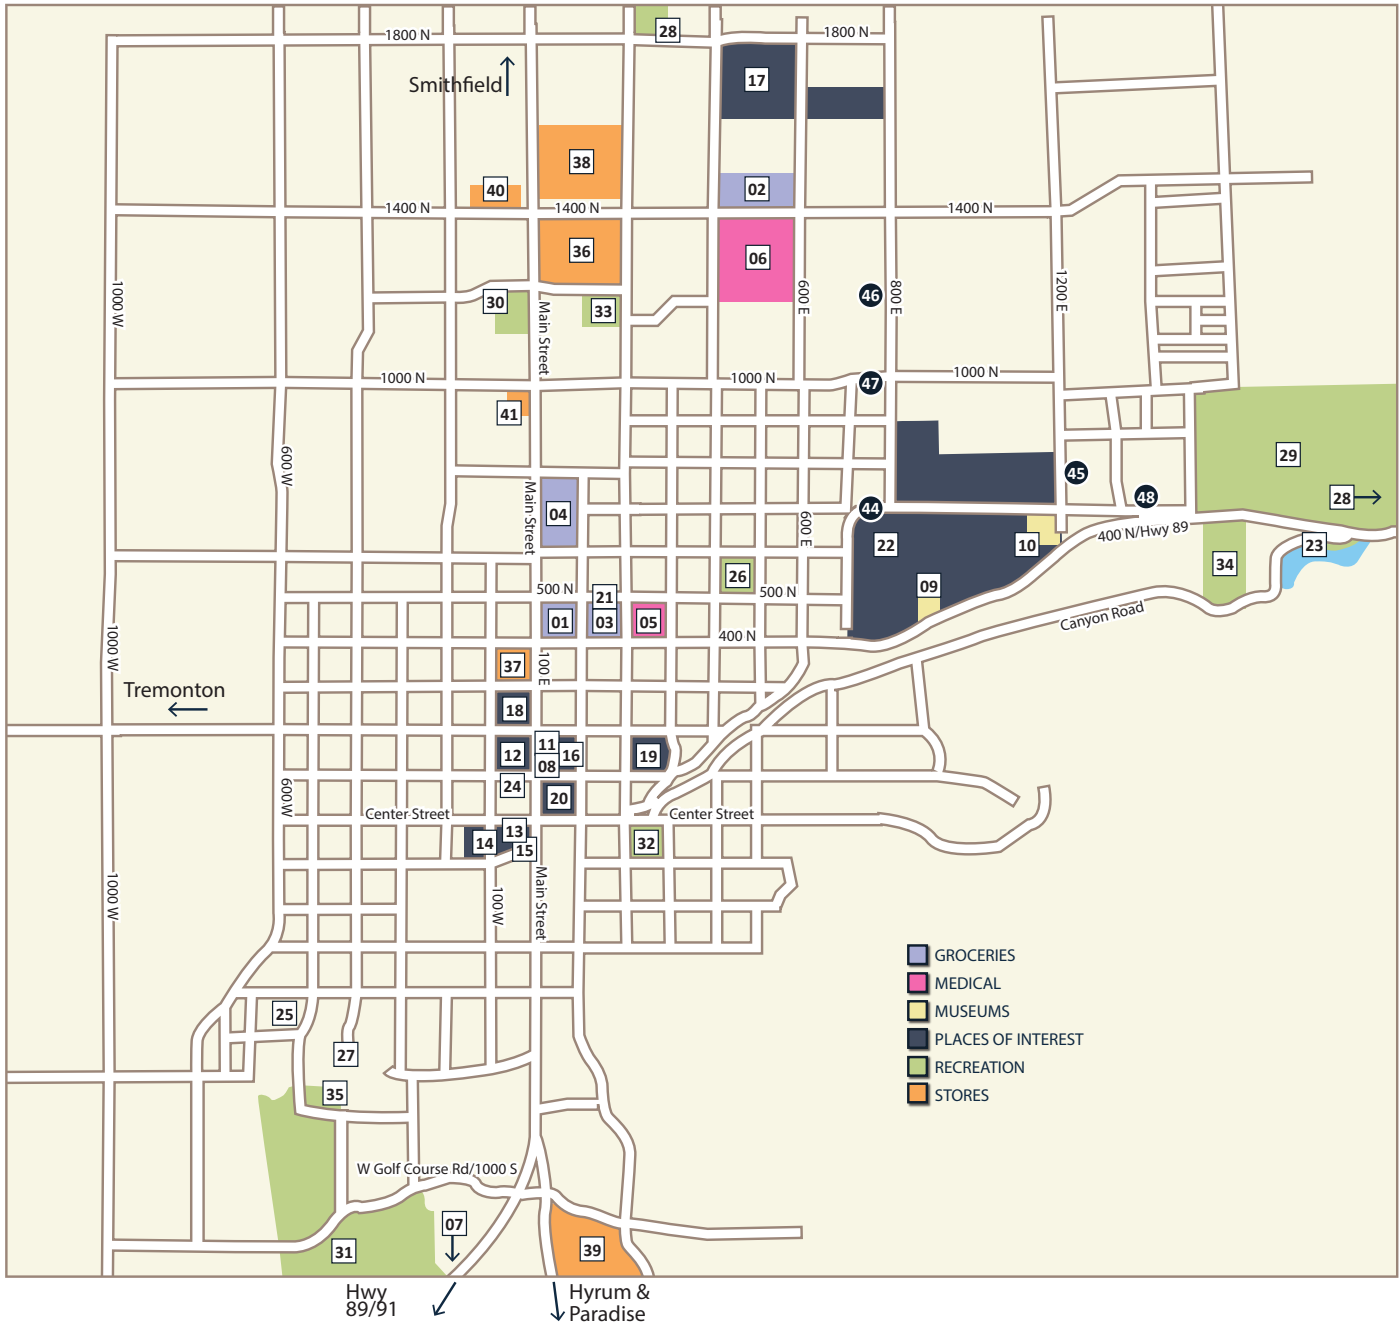

LOGAN'S POINTS OF INTEREST

- | | | | |
|---|--|--|---|
| <p>GROCERIES</p> <ul style="list-style-type: none"> 01. Macy's 02. Lee's Marketplace 03. Smiths 04. Smiths Marketplace <p>MEDICAL</p> <ul style="list-style-type: none"> 05. Instacare 06. Logan Regional IHC | <p>MUSEUMS</p> <ul style="list-style-type: none"> 07. American West Heritage Center 08. Cache Museum, Daughters of Utah Pioneers 09. Museum of Anthropology 10. Nora Eccles Museum of Art <p>STORES</p> <ul style="list-style-type: none"> 36. Cache Valley Mall 37. Liquor Store 38. Walmart 39. South Walmart 40. Deseret Industries 41. Walgreens | <p>PLACES OF INTEREST</p> <ul style="list-style-type: none"> 11. Cache Chamber of Commerce 12. Cache Valley Visitors Bureau 13. Caine Lyric Theatre 14. Dansante Bldg (UFOMT) 15. Ellen Eccles Theatre 16. Federal Ave 17. Innovation Campus 18. Logan City Library 19. Logan Temple 20. Tabernacle Square 21. Transit Center 22. Utah State University | <p>RECREATION</p> <ul style="list-style-type: none"> 23. 1st Dam 24. Adams Park 25. Aquatic Center 26. Cache Valley Fun Park 27. Fairgrounds 28. Logan Canyon & Bear Lake 29. Logan Golf & Country Club 30. Logan Lanes 31. Logan River Golf Course 32. Merlin Olsen Park 33. University Stadium 6 Movie Theatre 34. USU Ropes Course 35. Willow Park |
|---|--|--|---|