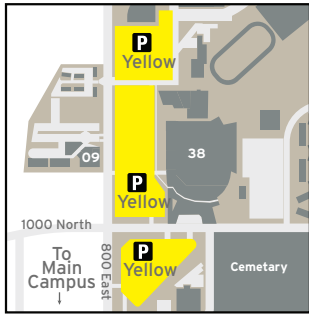

Blue Square Housing and Parking around Maverik Stadium

Map Legend

- **P** Summer Citizens Approved Parking
  Parking pass must be displayed
- **$** Paid Parking
- City Transit (Bus Stop)
- Academic / Administrative
- Recreation / Wellness
- On-Campus Dining
  Visit dining.usu.edu for up-to-date locations & hours

#	CODE	BUILDING NAME	#	CODE	BUILDING NAME	#	CODE	BUILDING NAME
01		Aggie Blue Bike & Bike Rental	24	FCLT	Facilities	43	NFS	Nutrition & Food Sciences with Aggie Ice Cream
02	AGPT	Aggie Parking Terrace (Fees Apply)	25	FAV	Fine Arts Visual	44	MAIN	Old Main
03	ARC	Aggie Recreation Center	26	GPT	Gateway Parking Terrace (Fees Apply)	45	PERF	Russell/Wanlass Performance Hall
04	AGRS	Agricultural Science with Luke's Cafe on the Quad	27	GEO	Geology Building	46	RWST	Ray B. West
05	AMP	Amphitheater	28	HPER	Health, Physical Education and Recreation with Pool	47	SER	Science Engineering Research
06	ANSC	Animal Science	29	HH	Huntsman Hall with Shaw's 88	48	SPEC	Spectrum (Dee Glen Smith Spectrum)
07	BBPT	Big Blue Parking Terrace	30	ITS	Information Technology Services with IT Help Desk	49	SCCE	Sorenson Center for Clinical Excellence with Beth's Bistro
08	BNR	Biology and Natural Resources	31	IS	Industrial Science	50		Sunday Under the Trees lawn
09	BSH	Blue Square Housing	32	IDRPP	Institute for Disability Research, Policy & Practice	51	TSC	Taggart Student Center with The Hub
10	DBHC	David B. Haight Center	33	JQL	Janet Quinney Lawson	52	TECH	Technology Building
11	DE	Distance Education	34	JCTN	Junction	53	TENN	Tennis Courts
12	ECC	Eccles Conference Center with Summer Citizens Office (basement)	35	AGLF	Legacy Field	54	UI	University Inn
13	EBB	Eccles Business Business	36	LDS	LDS Institute	55	UAC	USU Credit Union and Alumni Center
14	ESLC	Eccles Science Learning Center	37	LSB	Life Sciences Building with Steeped/Starbucks	56	QUAD	USU Quad
15	EBLS	Edith Bowen Lab School	38	MAVST	Maverik Stadium	57	VS	Veterinary Science
16	EDUC	Emma Eccles Jones Education with YETC Lab	39	LIB	Merrill-Cazier Library	58	VIC	Visitor Information Center
17	ENGR	Engineering	40	MS	Military Science Building	59	WEC	Wayne Estes Center
18	ENINV	Engineering Innovation	41	NR	Natural Resources	60	WIDT	Widtsoe Hall
19	ENLAB	Engineering Laboratory	42	NEHMA	Nora Eccles Harrison Museum of Art			
20	ECERC	Early Childhood Education						
21	FL	Family Life Building						
22	FH	Nelson Field House						
23	FAC	Fine Arts Center with Black Box Theatre, Morgan Theatre, and Newel and Jean Daines Concert Hall