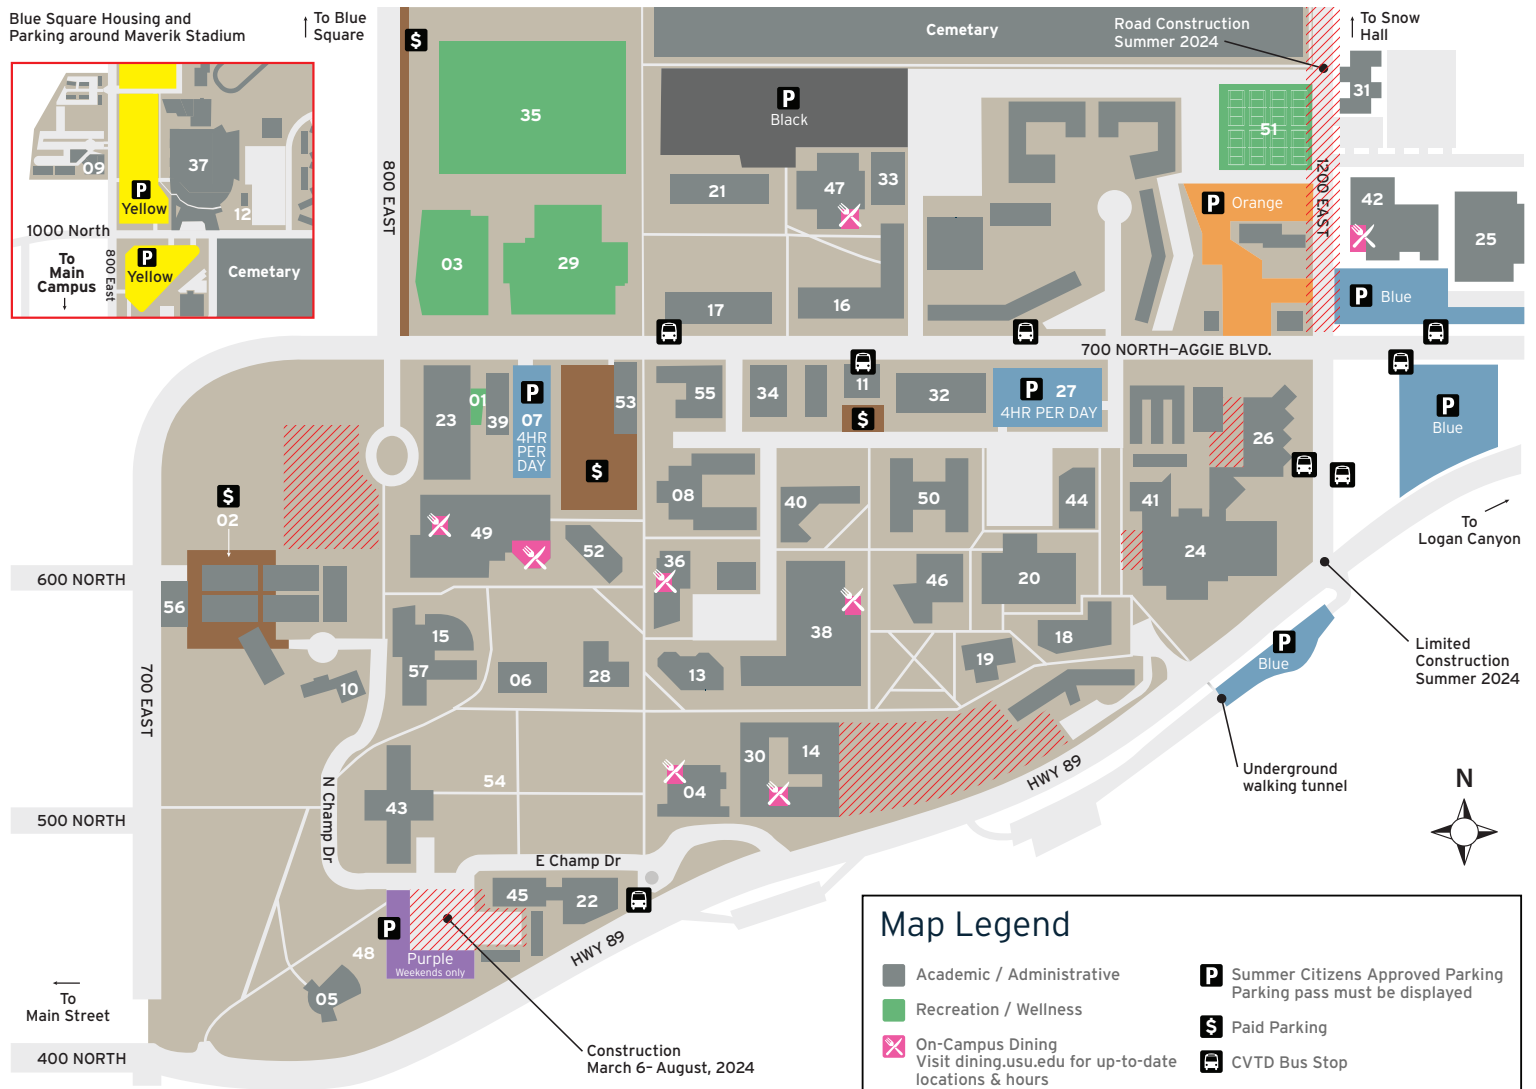

# Summer Citizens at Utah State University Map

Blue Square Housing and Parking around Maverik Stadium

↑ To Blue Square

#	CODE	BUILDING NAME
29	HPER	<b>Health, Physical Education and Recreation with Pool</b>
30	HH	Huntsman Hall with <b>Shaw's 88</b>
31	ITS	Information Technology Services with IT Help Desk
32	IS	Industrial Science
33	IDRPP	Institute for Disability Research, Policy & Practice
34	JQL	Janet Quinney Lawson
35	AGLF	<b>Legacy Field</b>
36	LSB	Life Sciences Building with <b>STEEPED</b>
37	MAVST	Maverik Stadium
38	LIB	Merrill-Cazier Library with <b>The Forum Café</b>
39	MS	Military Science Building
40	NR	Natural Resources
41	NEHMA	Nora Eccles Harrison Museum of Art
42	NFS	Nutrition & Food Sciences with <b>Aggie Ice Cream</b>
43	MAIN	Old Main
44	PERF	Russell/Wanlass Performance Hall
45	RWST	Ray B. West
46	SER	Science Engineering Research
47	SCCE	Sorenson Center for Clinical Excellence with <b>Beth's Bistro</b>
48		<b>Sunday Under the Trees location</b>
49	TSC	Taggart Student Center with <b>The Quickstop &amp; The Hub</b>
50	TECH	Technology Building
51	TENNC	<b>Tennis Courts</b>
52	UI	University Inn
53	UAC	USU Credit Union and Alumni Center
54	QUAD	USU Quad
55	VSB	Veterinary Science
56	VIC	Visitor Information Center
57	WIDT	Widtsoe Hall