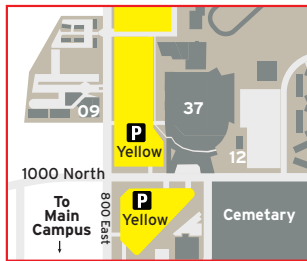

# Summer Citizens at Utah State University Map

Blue Square Housing and Parking around Maverik Stadium

↑ To Blue Square

#	CODE	BUILDING NAME
29	HPER	<b>Health, Physical Education and Recreation with Pool</b>
30	HH	Huntsman Hall with <b>Shaw's 88</b>
31	ITS	Information Technology Services with IT Help Desk
32	IS	Industrial Science
33	IDRPP	Institute for Disability Research, Policy & Practice
34	JQL	Janet Quinney Lawson
35	AGLF	<b>Legacy Field</b>
36	LSB	Life Sciences Building with <b>STEEPED</b>
37	MAVST	Maverik Stadium
38	LIB	Merrill-Cazier Library with <b>The Forum Café</b>
39	MS	Military Science Building
40	NR	Natural Resources
41	NEHMA	Nora Eccles Harrison Museum of Art
42	NFS	Nutrition & Food Sciences with <b>Aggie Ice Cream</b>
43	MAIN	Old Main
44	PERF	Russell/Wanlass Performance Hall
45	RWST	Ray B. West
46	SER	Science Engineering Research
47	SCCE	Sorenson Center for Clinical Excellence with <b>Beth's Bistro</b>
48		<b>Sunday Under the Trees location</b>
49	TSC	Taggart Student Center with <b>The Quickstop &amp; The Hub</b>
50	TECH	Technology Building
51	TENNC	<b>Tennis Courts</b>
52	UI	University Inn
53	UAC	USU Credit Union and Alumni Center
54	QUAD	USU Quad
55	VSB	Veterinary Science
56	VIC	Visitor Information Center
57	WIDT	Widtsoe Hall