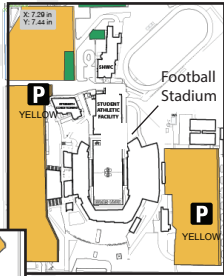

More YELLOW parking by Spectrum (800 E 1000 N) and Football Stadium

Construction
May 6–Aug 26
(TENTATIVE)

NO ACCESS

ADA ONLY

Summer Citizens Check-In

No Parking

↑ TO Snow Hall 38

↑ TO Logan Canyon

- P** PARKING (Parking is color coded by designated lots approved with a Parking Pass)
- CITY TRANSIT (Bus Stop)
- ECCLES CONFERENCE CENTER
- ACADEMIC/ADMINISTRATIVE
- RECREATION/WELLNESS
- ON-CAMPUS DINING